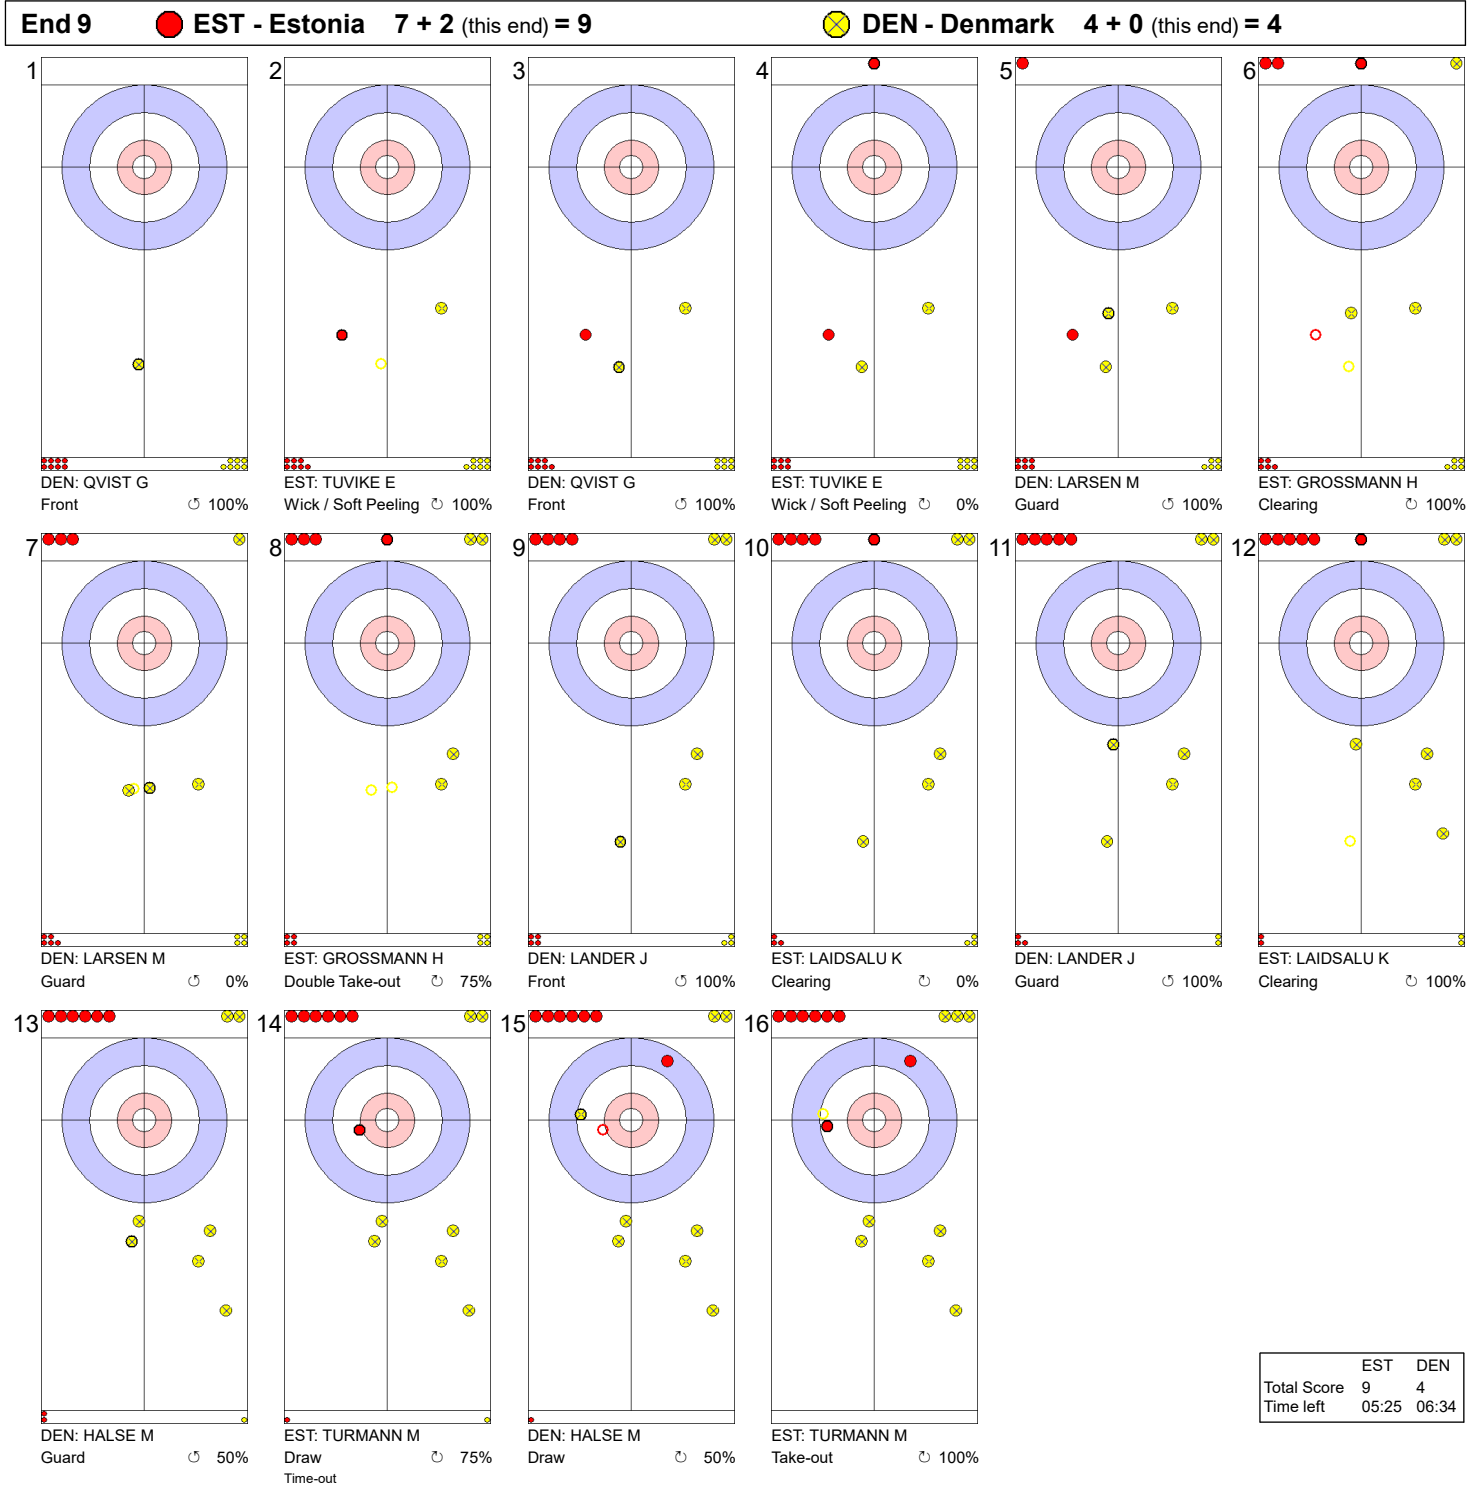

Game - Shot by Shot

	EST	DEN
Total Score	2	2
Time left	23:23	23:17

Legend:
 Clockwise
 Counter-clockwise
 - Not considered

Game - Shot by Shot

Legend:
 ↻ Clockwise ↺ Counter-clockwise - Not considered

Game - Shot by Shot

End 6 ● EST - Estonia 5 + 0 (this end) = 5			● DEN - Denmark 2 + 1 (this end) = 3		
1		EST: TUVIKE E Front 0%	2		DEN: QVIST G Take-out 0%
3		EST: TUVIKE E Draw 75%	4		DEN: QVIST G Raise 25%
5		EST: GROSSMANN H Take-out 100%	6		DEN: LARSEN M Hit and Roll 75%
7		EST: GROSSMANN H Take-out 100%	8		DEN: LARSEN M Hit and Roll 50%
9		EST: LAIDSALU K Draw 50%	10		DEN: LANDER J Raise 100%
11		EST: LAIDSALU K Take-out 100%	12		DEN: LANDER J Hit and Roll 75%
13		EST: TURMANN M Hit and Roll 75%	14		DEN: HALSE M Raise 75%
15		EST: TURMANN M Clearing 100%	16		DEN: HALSE M Draw 100%

	EST	DEN
Total Score	5	3
Time left	16:40	16:04

Legend:
 Clockwise
 Counter-clockwise
 - Not considered

Game - Shot by Shot

Legend:
 ↻ Clockwise ↺ Counter-clockwise - Not considered

Game - Shot by Shot

Legend:
 ↻ Clockwise ↺ Counter-clockwise - Not considered

Game - Shot by Shot

Legend:
 ↻ Clockwise ↺ Counter-clockwise - Not considered