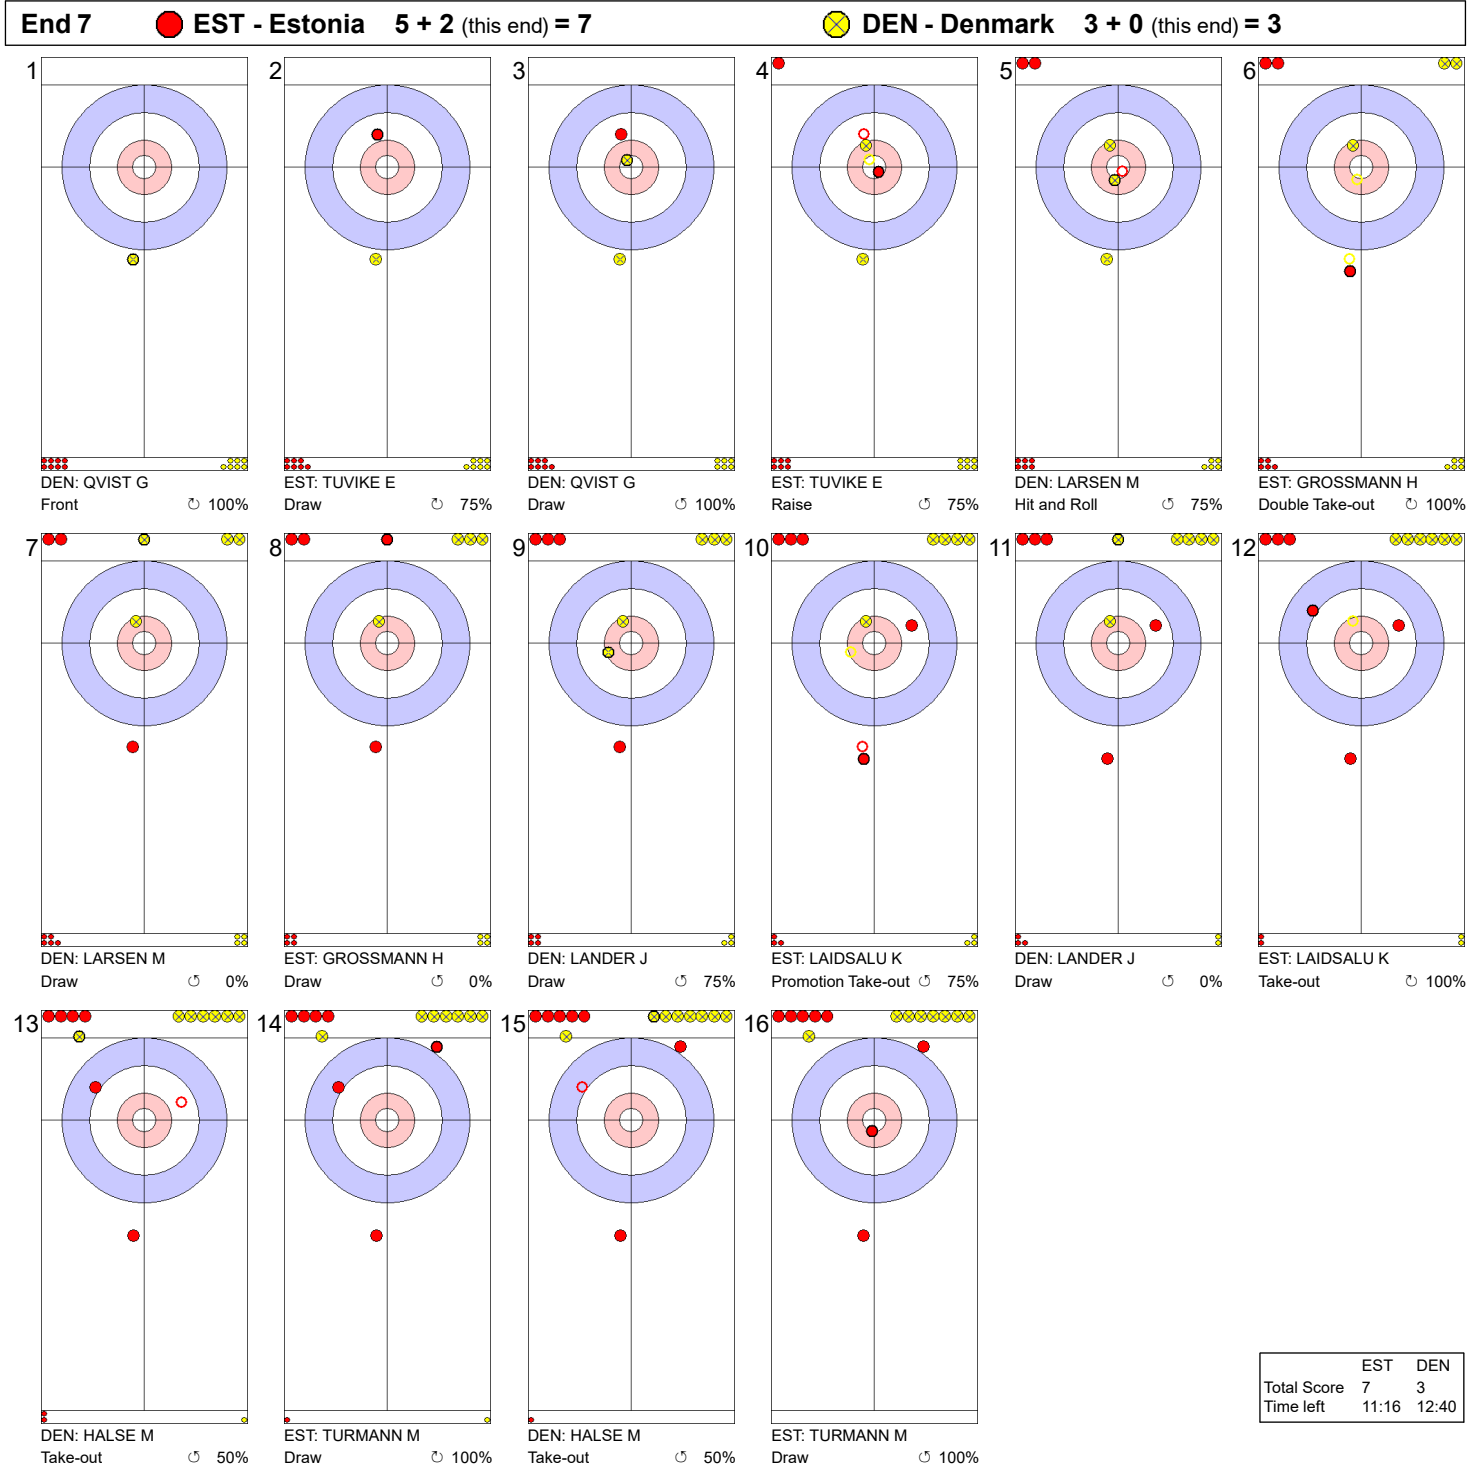

Game - Shot by Shot

Legend:
 ↻ Clockwise ↺ Counter-clockwise - Not considered

Game - Shot by Shot

Legend:
 ↻ Clockwise ↺ Counter-clockwise - Not considered

Game - Shot by Shot

Legend:
 ↻ Clockwise ↺ Counter-clockwise - Not considered

Game - Shot by Shot

	EST	DEN
Total Score	2	2
Time left	23:23	23:17

Legend:
 Clockwise
 Counter-clockwise
 - Not considered

Game - Shot by Shot

Legend:
 ↻ Clockwise ↺ Counter-clockwise - Not considered

Game - Shot by Shot

	EST	DEN
Total Score	5	3
Time left	16:40	16:04

Legend:
 Clockwise
 Counter-clockwise
 - Not considered

Game - Shot by Shot

Legend:
 ↻ Clockwise ↺ Counter-clockwise - Not considered

Game - Shot by Shot

Legend:
 ↻ Clockwise ↺ Counter-clockwise - Not considered

Game - Shot by Shot

Legend:
 ↻ Clockwise ↺ Counter-clockwise - Not considered