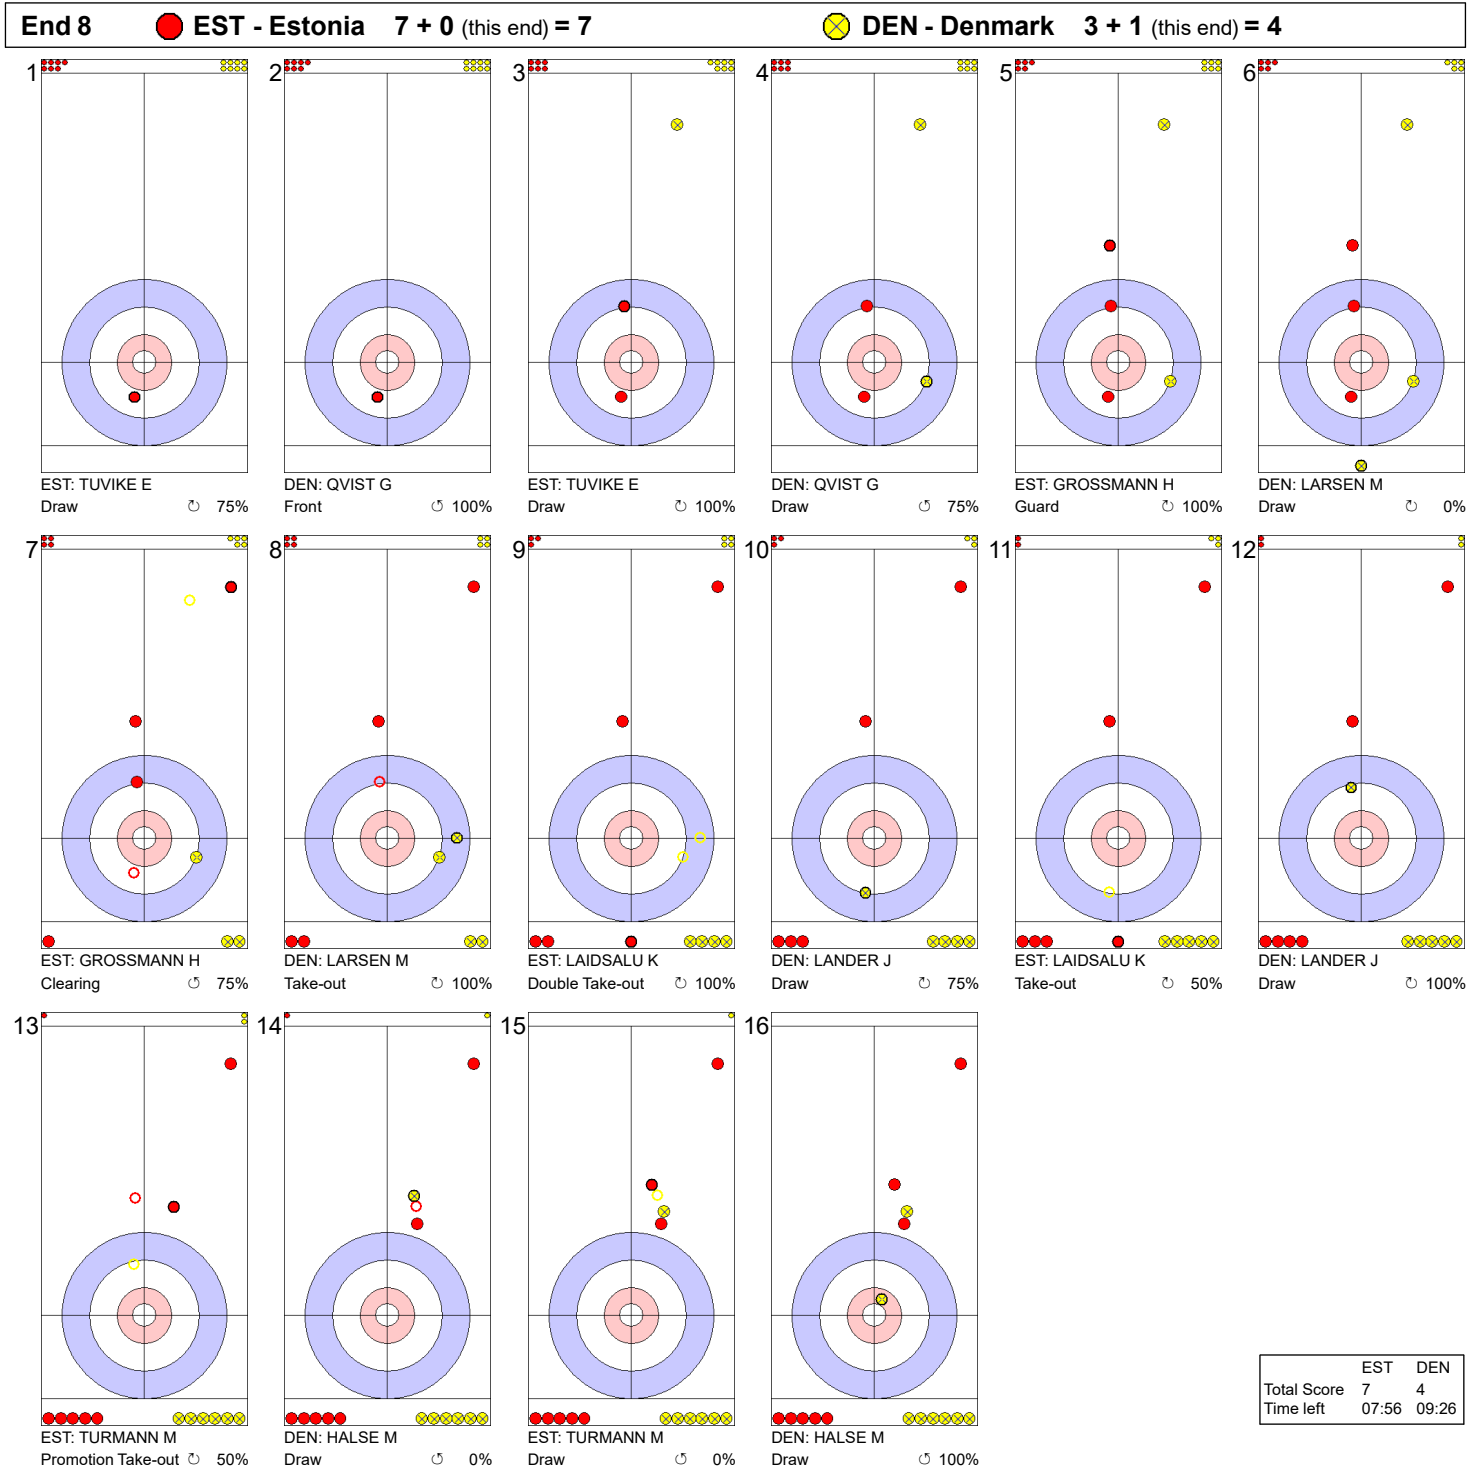

Game - Shot by Shot

	EST	DEN
Total Score	2	2
Time left	23:23	23:17

Legend:
 Clockwise
 Counter-clockwise
 - Not considered

Game - Shot by Shot

Legend:
 ↻ Clockwise ↺ Counter-clockwise - Not considered

Game - Shot by Shot

End 6 ● EST - Estonia 5 + 0 (this end) = 5			● DEN - Denmark 2 + 1 (this end) = 3		
1		EST: TUVIKE E Front 0%	2		DEN: QVIST G Take-out 0%
3		EST: TUVIKE E Draw 75%	4		DEN: QVIST G Raise 25%
5		EST: GROSSMANN H Take-out 100%	6		DEN: LARSEN M Hit and Roll 75%
7		EST: GROSSMANN H Take-out 100%	8		DEN: LARSEN M Hit and Roll 50%
9		EST: LAIDSALU K Draw 50%	10		DEN: LANDER J Raise 100%
11		EST: LAIDSALU K Take-out 100%	12		DEN: LANDER J Hit and Roll 75%
13		EST: TURMANN M Hit and Roll 75%	14		DEN: HALSE M Raise 75%
15		EST: TURMANN M Clearing 100%	16		DEN: HALSE M Draw 100%

	EST	DEN
Total Score	5	3
Time left	16:40	16:04

Legend:
 Clockwise
 Counter-clockwise
 - Not considered

Game - Shot by Shot

Legend:
 ↻ Clockwise ↺ Counter-clockwise - Not considered

Game - Shot by Shot

Legend:
 ↻ Clockwise ↺ Counter-clockwise - Not considered

Game - Shot by Shot

Legend:
 ↻ Clockwise ↺ Counter-clockwise - Not considered