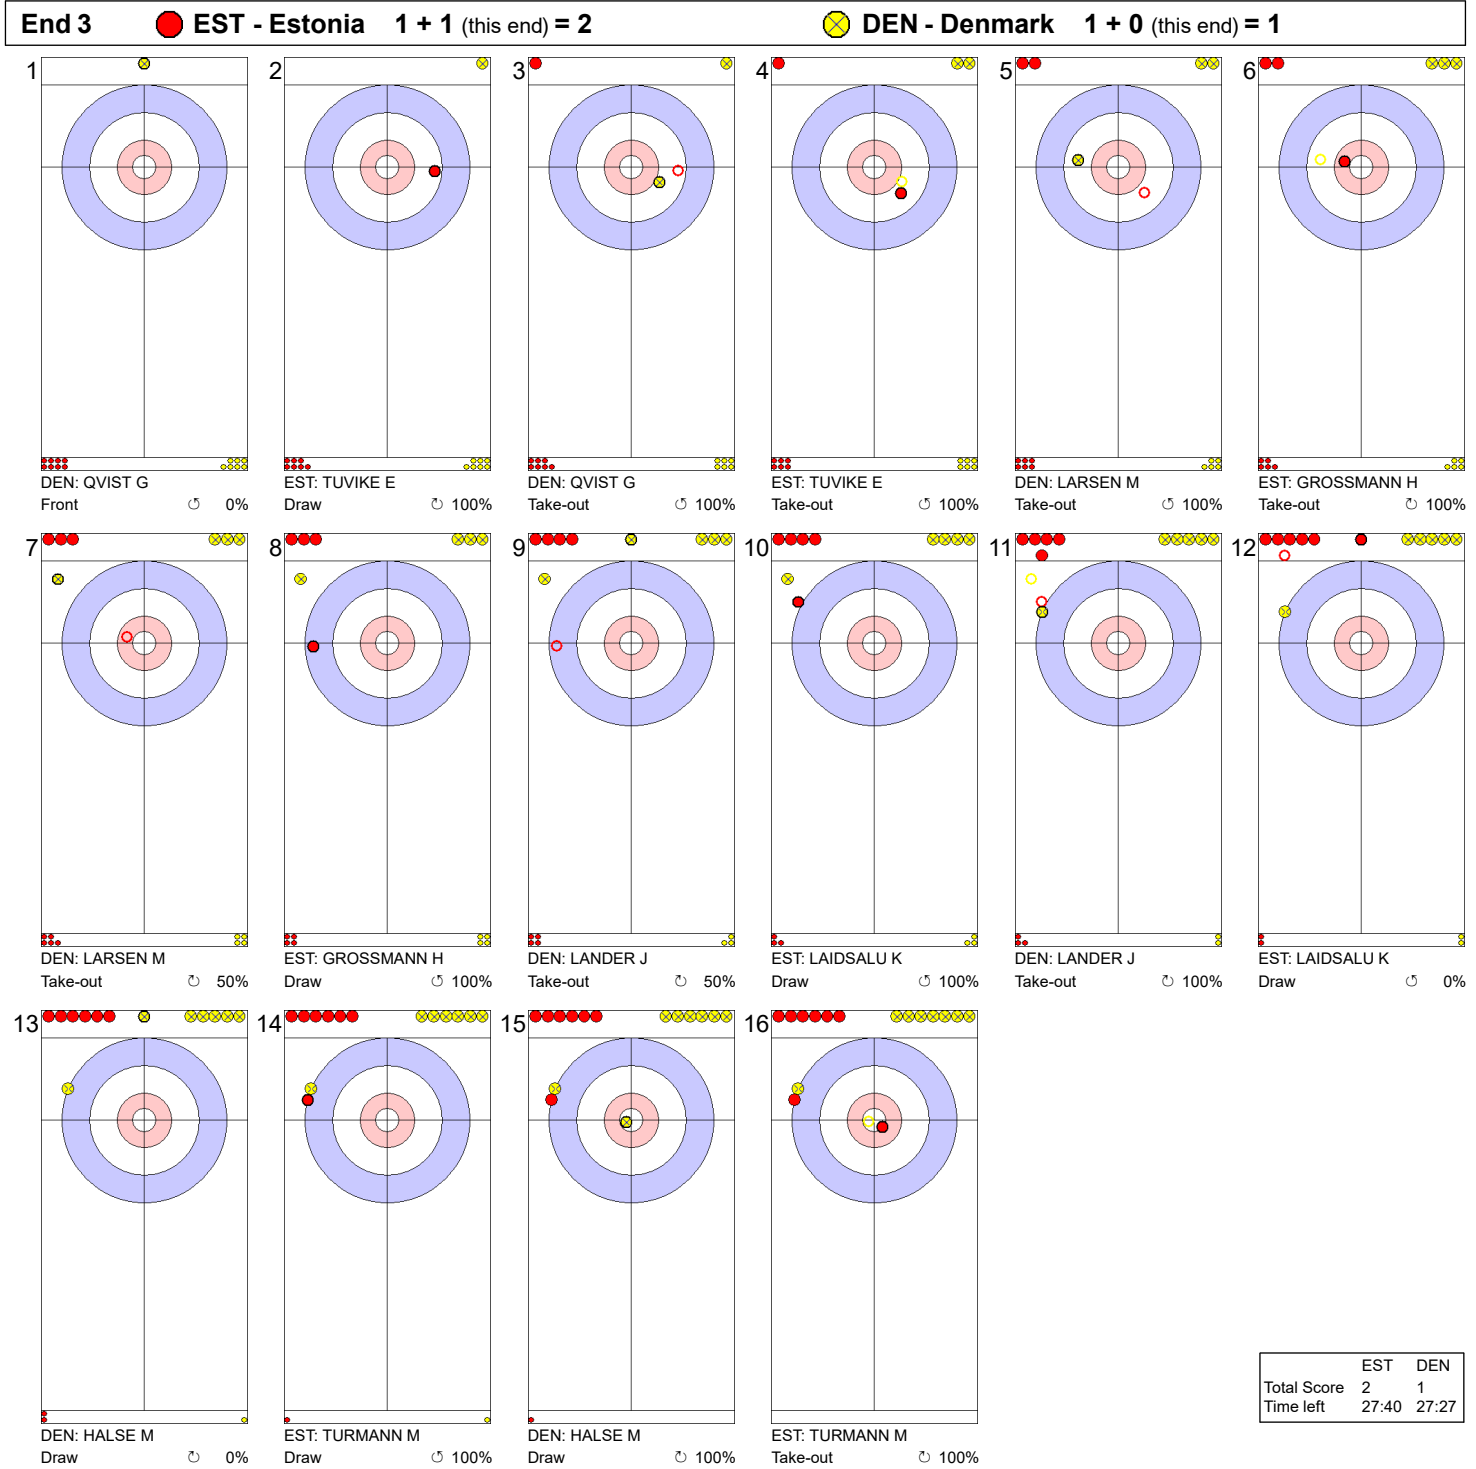

Game - Shot by Shot

Legend:
 ↻ Clockwise ↺ Counter-clockwise - Not considered

Game - Shot by Shot

Legend:
 ↻ Clockwise ↺ Counter-clockwise - Not considered

Game - Shot by Shot

Legend:
 ↻ Clockwise ↺ Counter-clockwise - Not considered

Game - Shot by Shot

	EST	DEN
Total Score	2	2
Time left	23:23	23:17

Legend:
 Clockwise
 Counter-clockwise
 - Not considered

Game - Shot by Shot

Legend:
 ↻ Clockwise ↺ Counter-clockwise - Not considered

Game - Shot by Shot

	EST	DEN
Total Score	5	3
Time left	16:40	16:04

Legend:
 Clockwise
 Counter-clockwise
 - Not considered

Game - Shot by Shot

Legend:
 ↻ Clockwise ↺ Counter-clockwise - Not considered

Game - Shot by Shot

Legend:
 ↻ Clockwise ↺ Counter-clockwise - Not considered

Game - Shot by Shot

Legend:
 ↻ Clockwise ↺ Counter-clockwise - Not considered