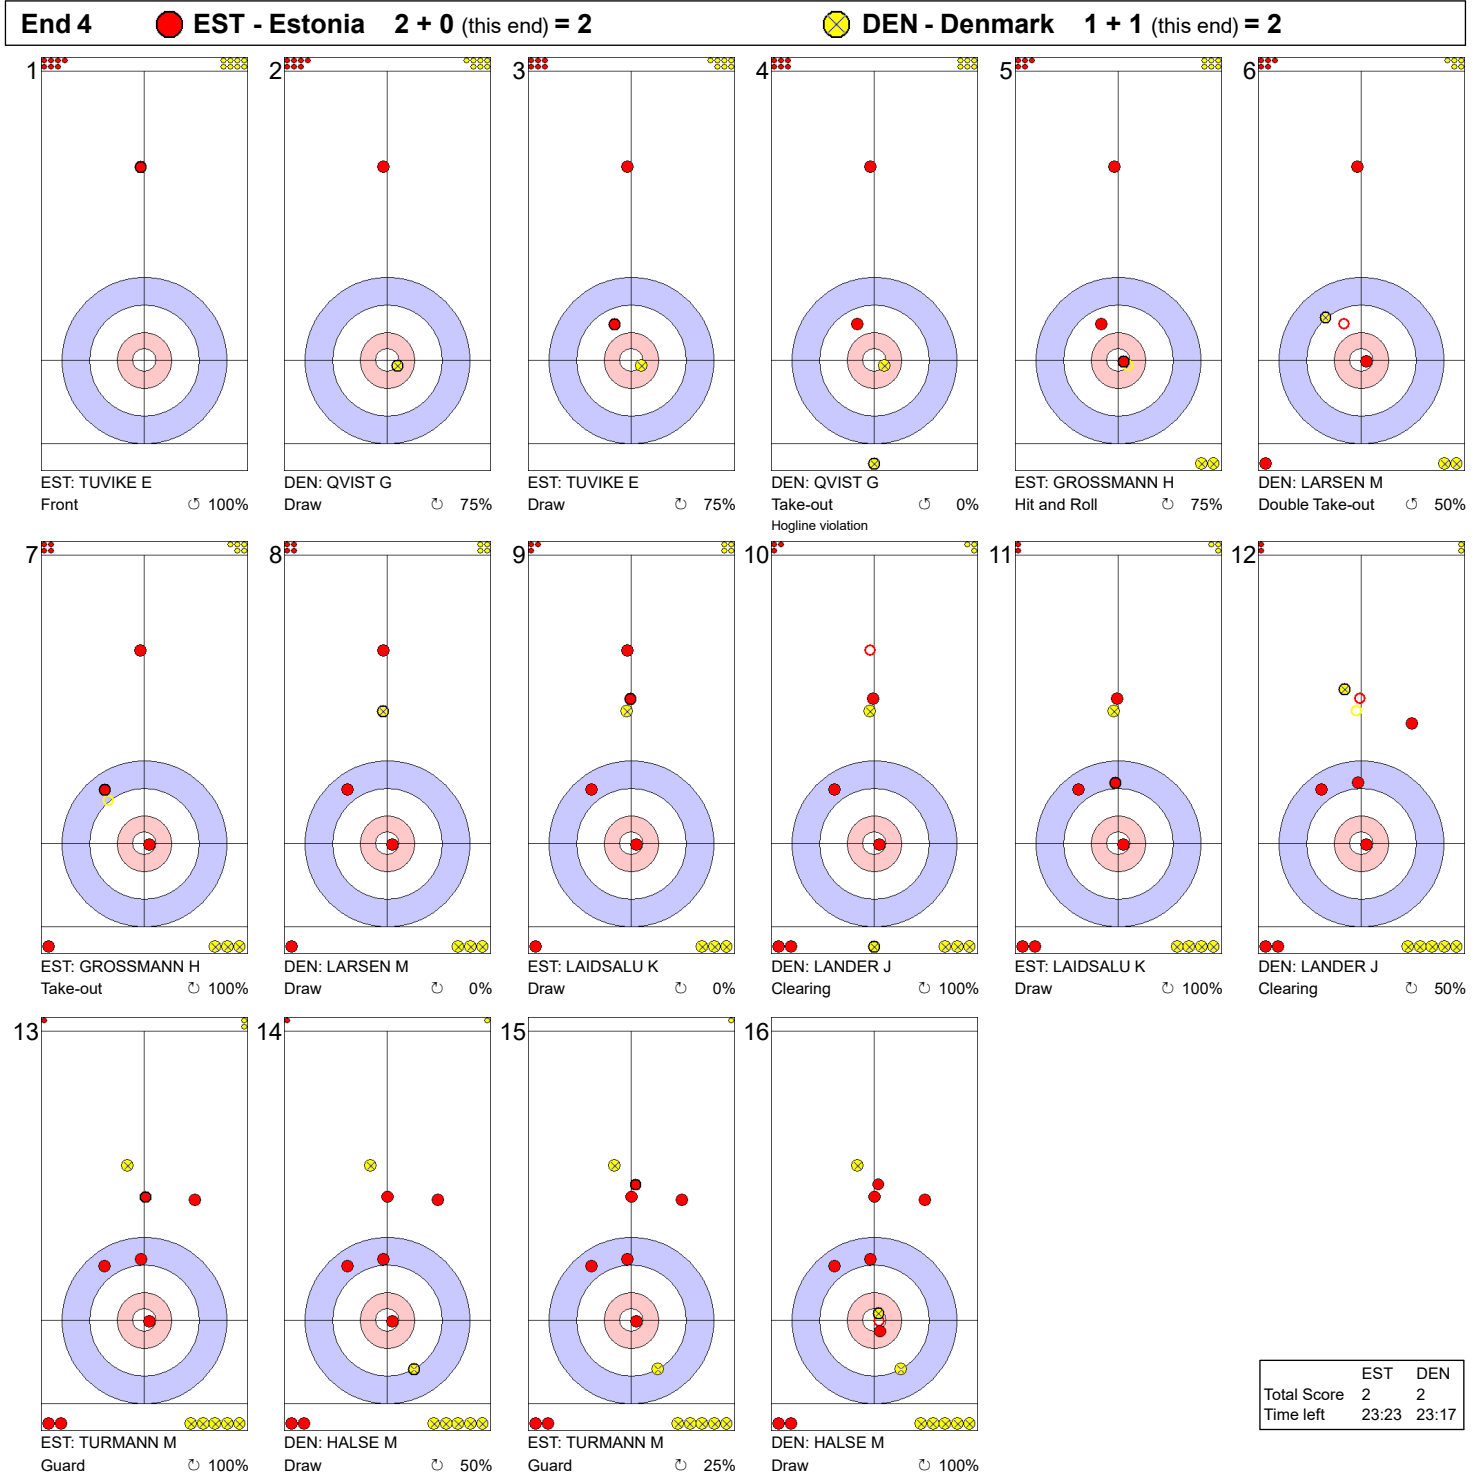

Game - Shot by Shot

Legend:
 ↻ Clockwise ↺ Counter-clockwise - Not considered

Game - Shot by Shot

Legend:
 ↻ Clockwise ↺ Counter-clockwise - Not considered

Game - Shot by Shot

Legend:
 ↻ Clockwise ↺ Counter-clockwise - Not considered

Game - Shot by Shot

	EST	DEN
Total Score	2	2
Time left	23:23	23:17

Legend:
 Clockwise
 Counter-clockwise
 - Not considered

Game - Shot by Shot

Legend:
 ↻ Clockwise ↺ Counter-clockwise - Not considered

Game - Shot by Shot

	EST	DEN
Total Score	5	3
Time left	16:40	16:04

Legend:
 Clockwise
 Counter-clockwise
 - Not considered

Game - Shot by Shot

Legend:
 ↻ Clockwise ↺ Counter-clockwise - Not considered

Game - Shot by Shot

Legend:
 ↻ Clockwise ↺ Counter-clockwise - Not considered

Game - Shot by Shot

Legend:
 ↻ Clockwise ↺ Counter-clockwise - Not considered