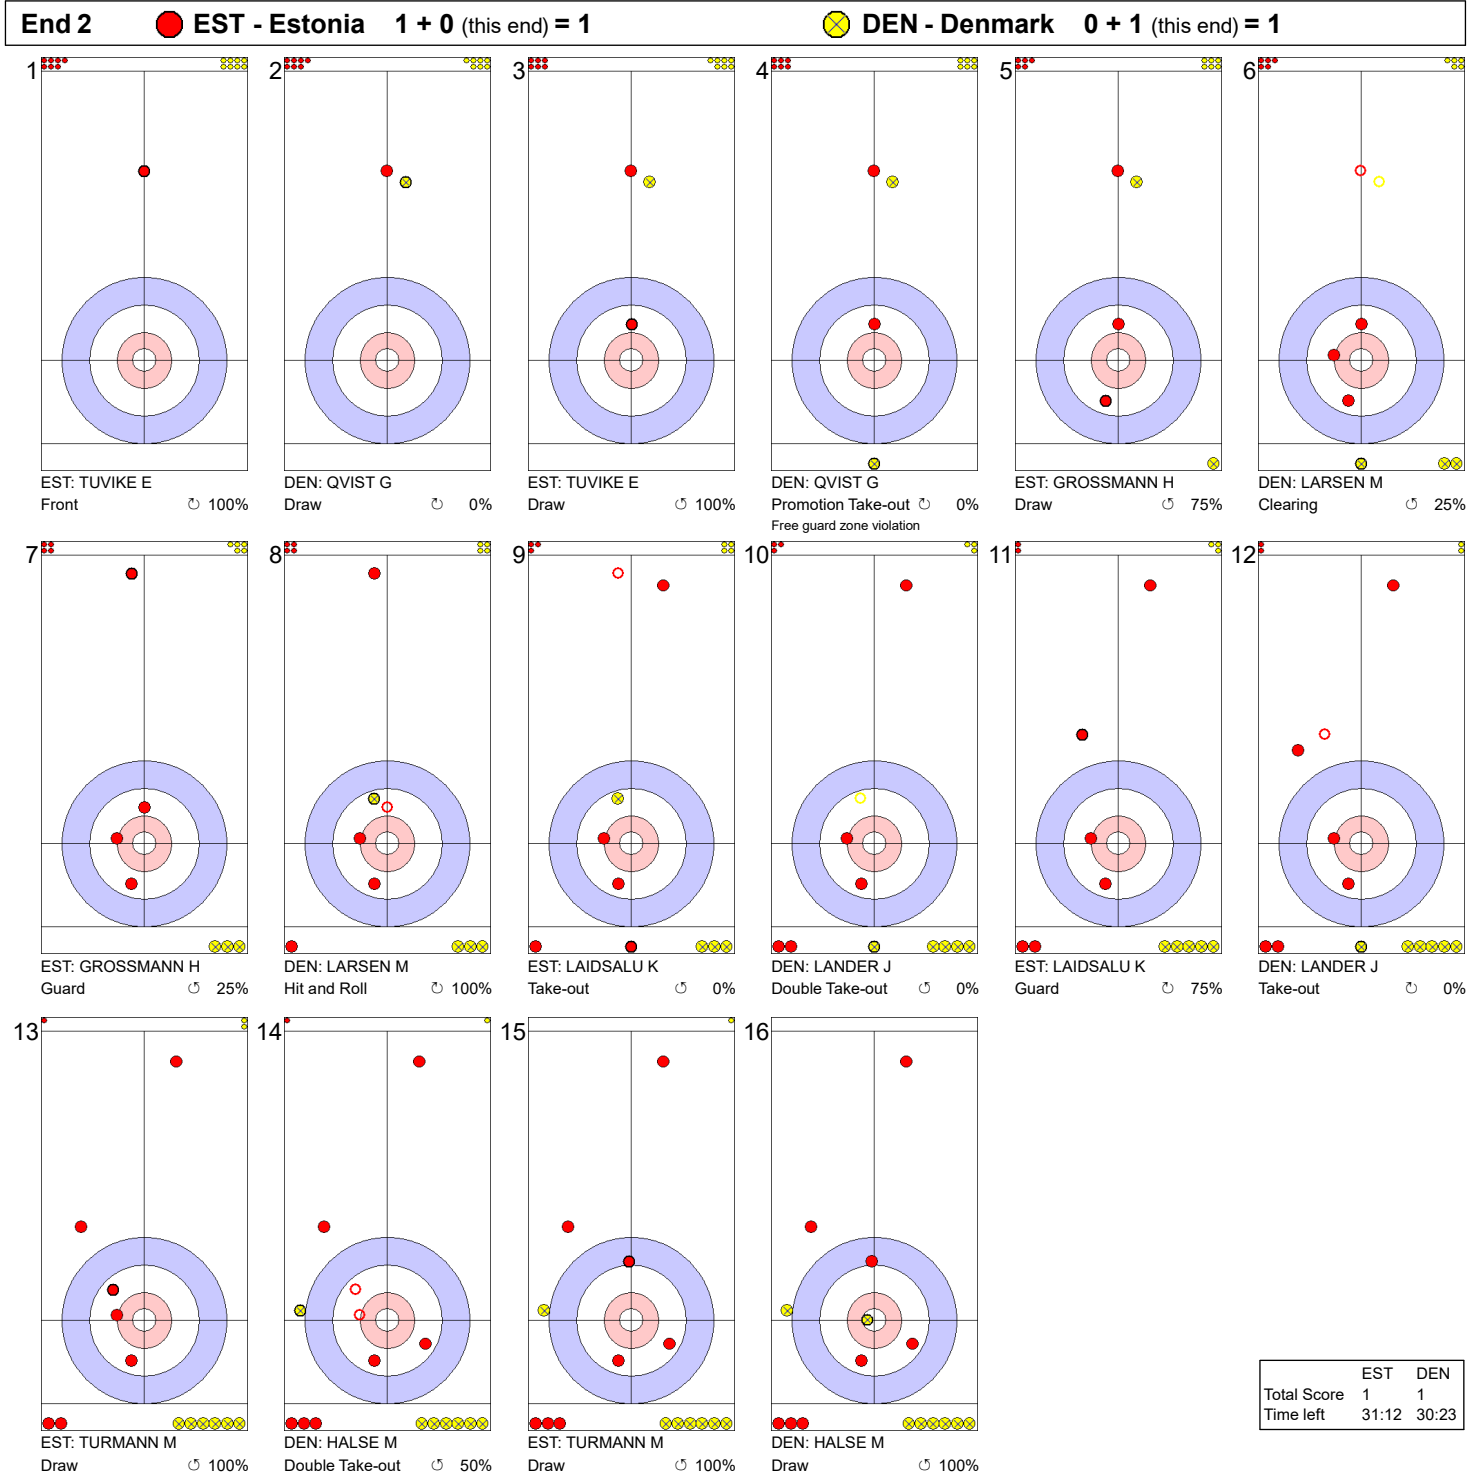

Game - Shot by Shot

Legend:
 ↻ Clockwise ↺ Counter-clockwise - Not considered

Game - Shot by Shot

Legend:
 ↻ Clockwise ↺ Counter-clockwise - Not considered

Game - Shot by Shot

Legend:
 ↻ Clockwise ↺ Counter-clockwise - Not considered

Game - Shot by Shot

	EST	DEN
Total Score	2	2
Time left	23:23	23:17

Legend:
 Clockwise
 Counter-clockwise
 - Not considered

Game - Shot by Shot

Legend:
 ↻ Clockwise ↺ Counter-clockwise - Not considered

Game - Shot by Shot

	EST	DEN
Total Score	5	3
Time left	16:40	16:04

Legend:
 Clockwise
 Counter-clockwise
 - Not considered

Game - Shot by Shot

Legend:
 ↻ Clockwise ↺ Counter-clockwise - Not considered

Game - Shot by Shot

Legend:
 ↻ Clockwise ↺ Counter-clockwise - Not considered

Game - Shot by Shot

Legend:
 ↻ Clockwise ↺ Counter-clockwise - Not considered